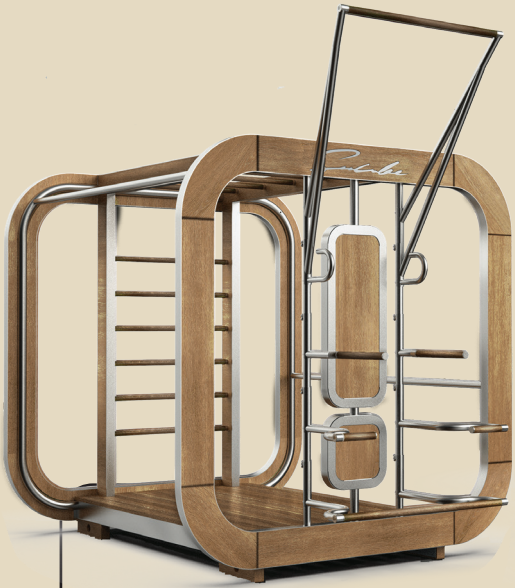

SUNCUBE

GYMCUBE COLOR

Premium Gymcube

Natural

Grey

Black

Wood protection