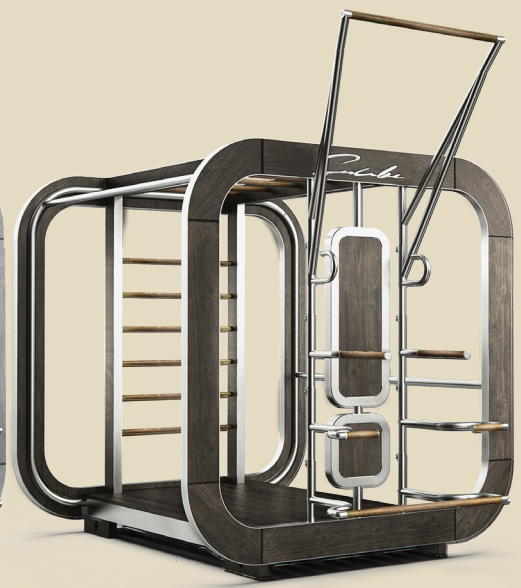

SUNCUBE

GYMCUBE COLOR

Premium Gymcube

Natural

Grey

Black

Wood protection