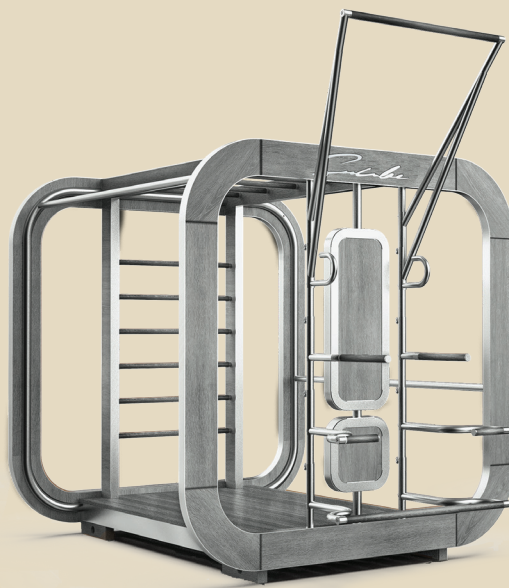

SUNCUBE

GYMCUBE COLOR

Premium Gymcube

Natural

Grey

Black

Wood protection